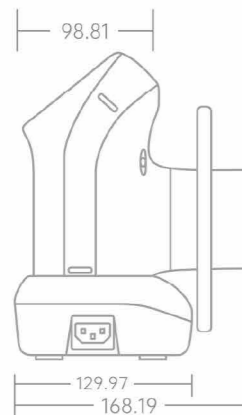

Dimension (Unit: mm)

Technical Specification

| | |
|--------------------------------|------------|
| Focal Spot | 0.4 mm |
| Tube Voltage (kV) | 65 kV |
| Tube Current (mA) | 2.6 mA |
| Exposure Time Range | 0.01~2 sec |
| Inherent filtration | 0.8 mmAl |
| Additional Filtration | 1.0 mmAl |
| Source to Skin Distance | 200 mm |
| X-ray Field | φ60 mm |
| Power Input | 22.2 V |
| Weight | 2.1KG |

Stable power allows for clear images

The voltage and current of 65Kv and 2.6mA generate more power to penetrate the teeth and obtain clear images.

The focal spot size of 0.4mm significantly focuses more x-rays on the target teeth and produces a higher quality image on film or sensor.