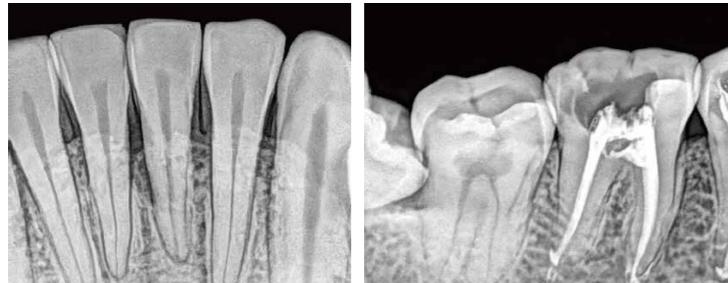

*The specifications are subject to change without prior notice.

XVbeam2000 Handheld Dental X-ray System

Superior Image Quality | Dual-Protection | Smoother Workflow

Ergonomic design enables Always-Ready exposures

Stable power allows for clear images

The voltage and current of 65Kv and 2.6mA generate more power to penetrate the teeth and obtain clear images.

The focal spot size of 0.4mm significantly focuses more x-rays on the target teeth and produces a higher quality image on film or sensor.

Dual-protection design reduces user exposure to radiation

The safety of users is our priority. The XVbeam2000 features a dual-protection design.

External Backscatter Shielding

Disperse radiation occurs when the beam interacts with the patient's surface, causing radiation residuals to scatter. The backscatter shield significantly minimizes the operator's radiation dose.

Internal Protection

The internal radiation shielding is optimally constructed to shield the operator from radiation leakage.

Preset exposure dose

In addition, operators can quickly capture an image by applying a preset dose to the patient and teeth.