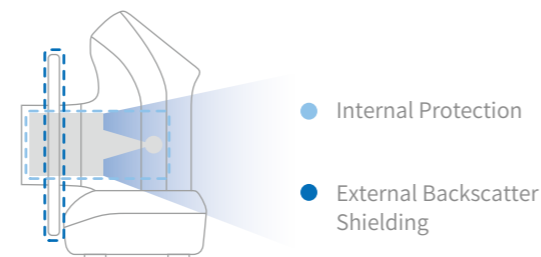

Stable power allows for clear images

The voltage and current of 65Kv and 2.6mA generate more power to penetrate the teeth and obtain clear images.

The focal spot size of 0.4mm significantly focuses more x-rays on the target teeth and produces a higher quality image on film or sensor.

Dual-protection design reduces user exposure to radiation

The safety of users is our priority. The XVbeam2000 features a dual-protection design.

External Backscatter Shielding

Disperse radiation occurs when the beam interacts with the patient's surface, causing radiation residuals to scatter. The backscatter shield significantly minimizes the operator's radiation dose.

Internal Protection

The internal radiation shielding is optimally constructed to shield the operator from radiation leakage.

Preset exposure dose

In addition, operators can quickly capture an image by applying a preset dose to the patient and teeth.