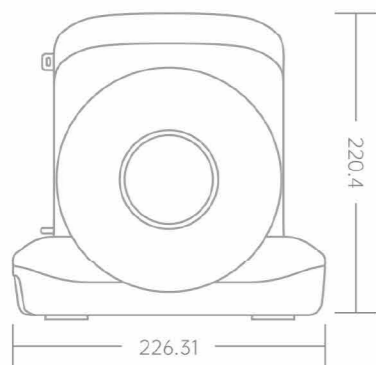

Dimension (Unit: mm)

Technical Specification

| | |
|--------------------------------|------------|
| Focal Spot | 0.4 mm |
| Tube Voltage (kV) | 65 kV |
| Tube Current (mA) | 2.6 mA |
| Exposure Time Range | 0.01~2 sec |
| Inherent filtration | 0.8 mmAl |
| Additional Filtration | 1.0 mmAl |
| Source to Skin Distance | 200 mm |
| X-ray Field | φ60 mm |
| Power Input | 22.2 V |
| Weight | 2.1KG |

Stable power allows for clear images

The voltage and current of 65Kv and 2.6mA generate more power to penetrate the teeth and obtain clear images.

The focal spot size of 0.4mm significantly focuses more x-rays on the target teeth and produces a higher quality image on film or sensor.